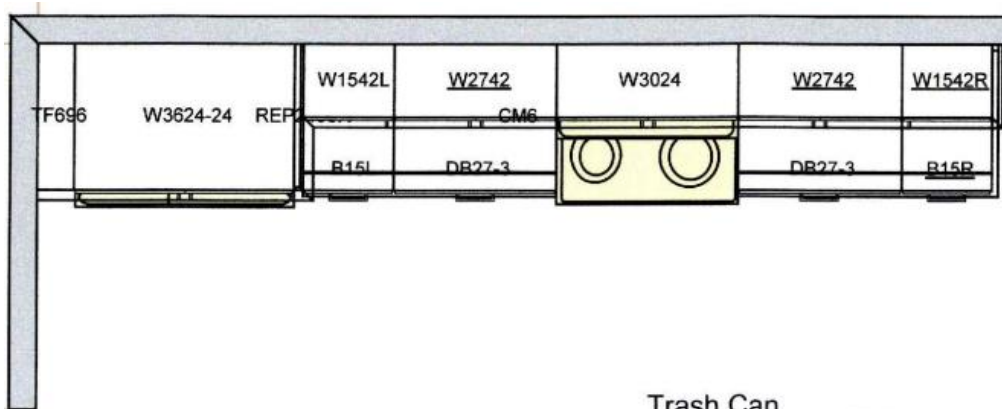

Delta Kayra

Model: 3533LF-BLMPU

Undermount Rectangular Sinks
in Full Bathrooms

Tub/Shower Trim
Delta Kayra

Commode

Fiberglass Tub/ Shower Unit

Plumbing Fixtures

Laundry Room

Peerless Westchester
Model: P7923LF
Finish: Chrome

Mustee 18F Utility Sink

Cabinet Layout

Kitchen

Back Side of Island

Front Side of Island

Note: Renderings shown are for right side unit. Cabinet layout will be mirrored for left side units -- refer to plan.