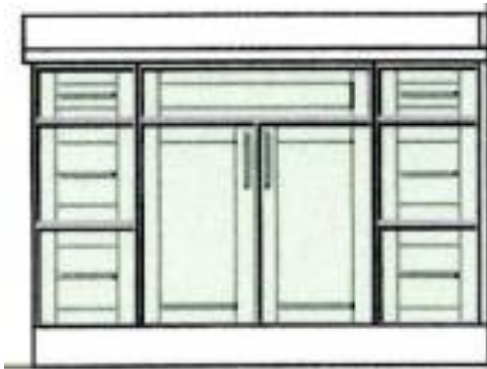

Cabinet Layout

Bathrooms

Note: Renderings shown are for right side unit. Cabinet layout will be mirrored for left side units -- refer to plan.

Bathroom 2