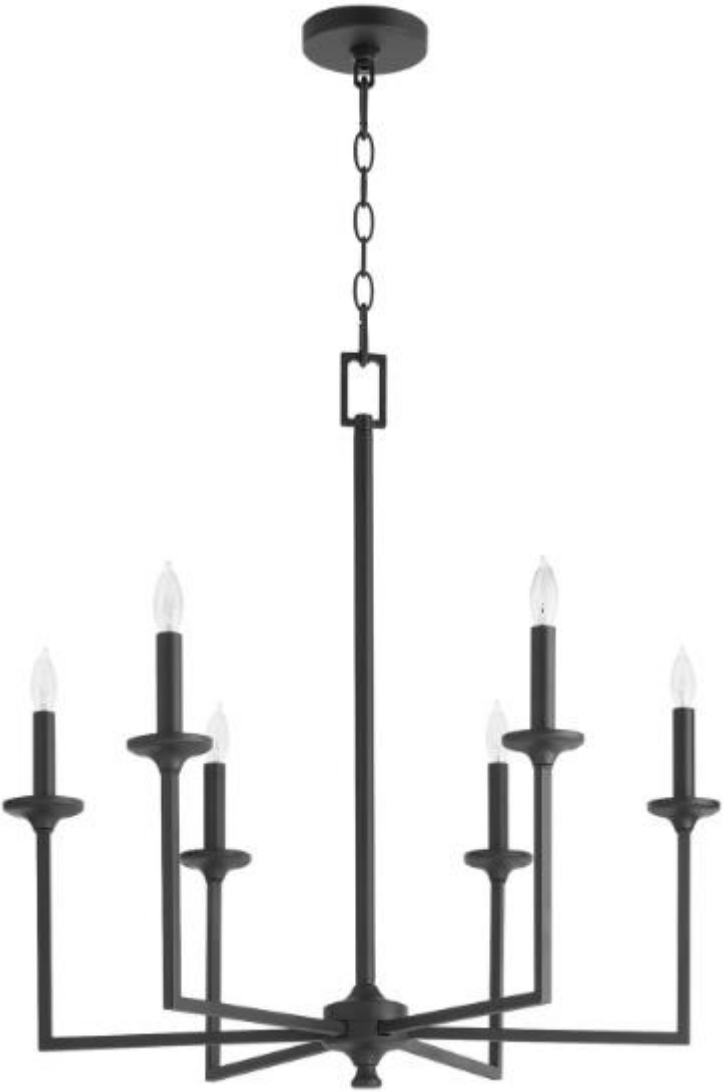

Georgetown Gray Cedar Shake Siding:
1st, 2nd, 3rd Stories

Plumbing Fixtures

Kitchen / Powder Bath

Kitchen Faucet
Delta Coranto
Model: 9179-BL-DST

Kitchen Sink
Blanco Diamond Super Single

Rectangular
Frameless Mirror
in Powder

Bathroom Faucets
Delta Kayra
Model: 3533LF-BLMPU

Pedestal Sink
Powder Bath

Commode

Plumbing Fixtures

Bathroom 1 & 4 – TILE SHOWERS

Bathroom Faucets

Delta Kayra

Model: 3533LF-BLMPU

Undermount Rectangular Sinks
in Full Bathrooms

Shower Trim
Delta Kayra

Commode

Delta
Slide Bar Hand Shower

Plumbing Fixtures

Bathroom 2 – ACRYLIC TUB BASE W/ TILE SURROUND

Bathroom Faucets

Delta Kayra

GE GYE22GYNFS
Counter-Depth Refrigerator

GE GDT670SYVFS
Dishwasher

GE JVM3160RFSS
OTR Microwave

GE JS760SPSS
Slide-In Electric Range

Lighting

Dining Chandelier
CLG #: 6005-6-59

(2) Kitchen Pendants
CLG #: 6592101-112