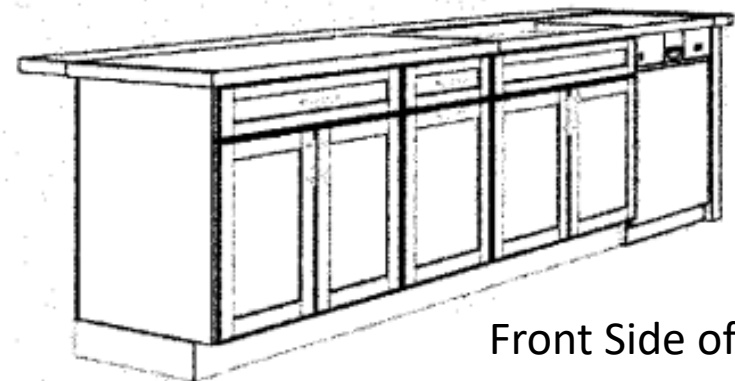

Peerless Westchester
Model: P7923LF
Finish: Chrome

Mustee 18F Utility Sink

Cabinet Layout

Kitchen

Back Side of Island

Front Side of Island

Note: Renderings shown are for right side unit. Cabinet layout will be mirrored for left side units -- refer to plan.