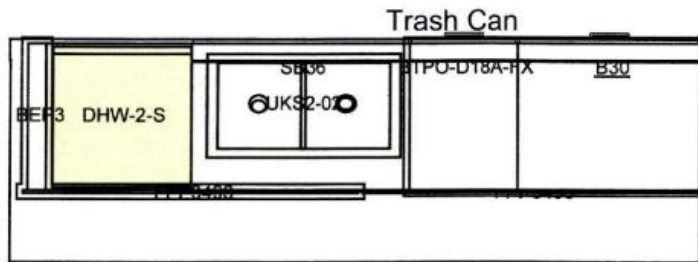

Delta Kayra

Model: 3533LF-BLMPU

Undermount Rectangular Sinks
in Full Bathrooms

Tub/Shower Trim
Delta Kayra

Commode

Fiberglass Tub/ Shower Unit

Plumbing Fixtures

Laundry Room

Peerless Westchester
Model: P7923LF
Finish: Chrome

Mustee 18F Utility Sink

Cabinet Layout

Kitchen

Back Side of Island

Front Side of Island

Note: Renderings shown are for right side unit. Cabinet layout will be mirrored for left side units -- refer to plan.