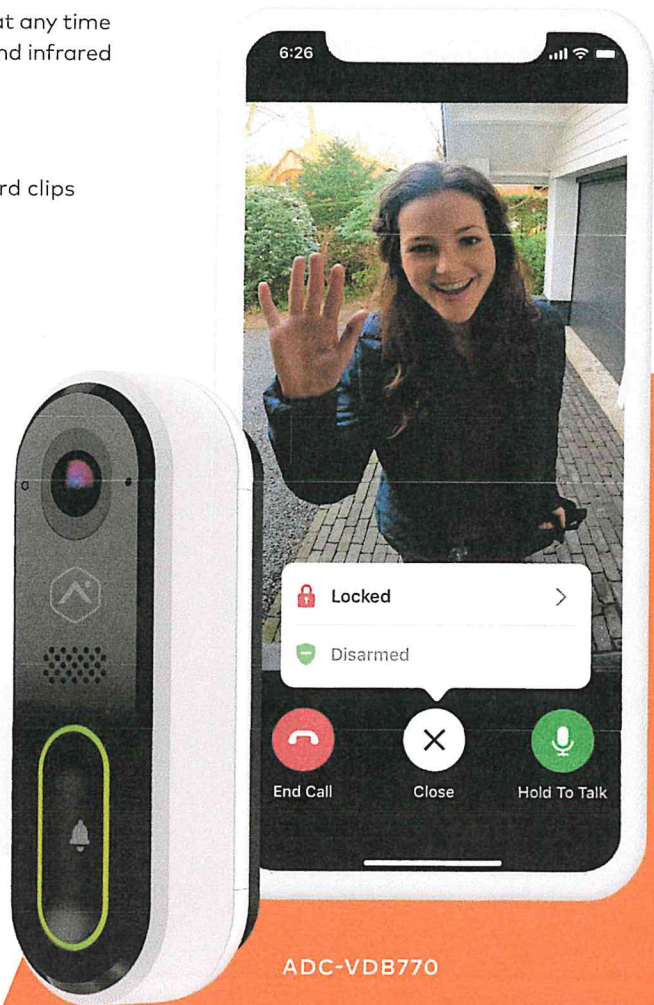

Powerful New Features

An expanded vertical view lets customers check on doorstep deliveries—right from their Alarm.com app. The HD resolution camera and improved Two-Way Audio make it easier than ever for customers to see and speak with visitors.

HELPFUL ALERTS

VDB770 uses Video Analytics for rapid people detection and fewer false alerts. Customers can know when someone is at the door, even if they don't ring the bell.

REAL-TIME CONVERSATIONS

It's easy for customers to have two-way conversations with visitors at any time of day or night with improved Two-Way Audio, HD resolution, HDR and infrared night vision.

INSTANT AWARENESS

Customers can check the live view video feed from the app or record clips automatically when the doorbell is pressed or motion is detected.

MOBILE-OPTIMIZED EXPERIENCE

Customers can view visitors in full screen portrait mode and speak with them wherever they are—whether they're on the go or on the couch.

TOUCHLESS DOORBELL FEATURE

Visitors are able to ring the bell just by standing in front of the door—no contact required.

Visit the Alarm.com Partner Portal to purchase the new VDB770 and access marketing, installation and support resources.