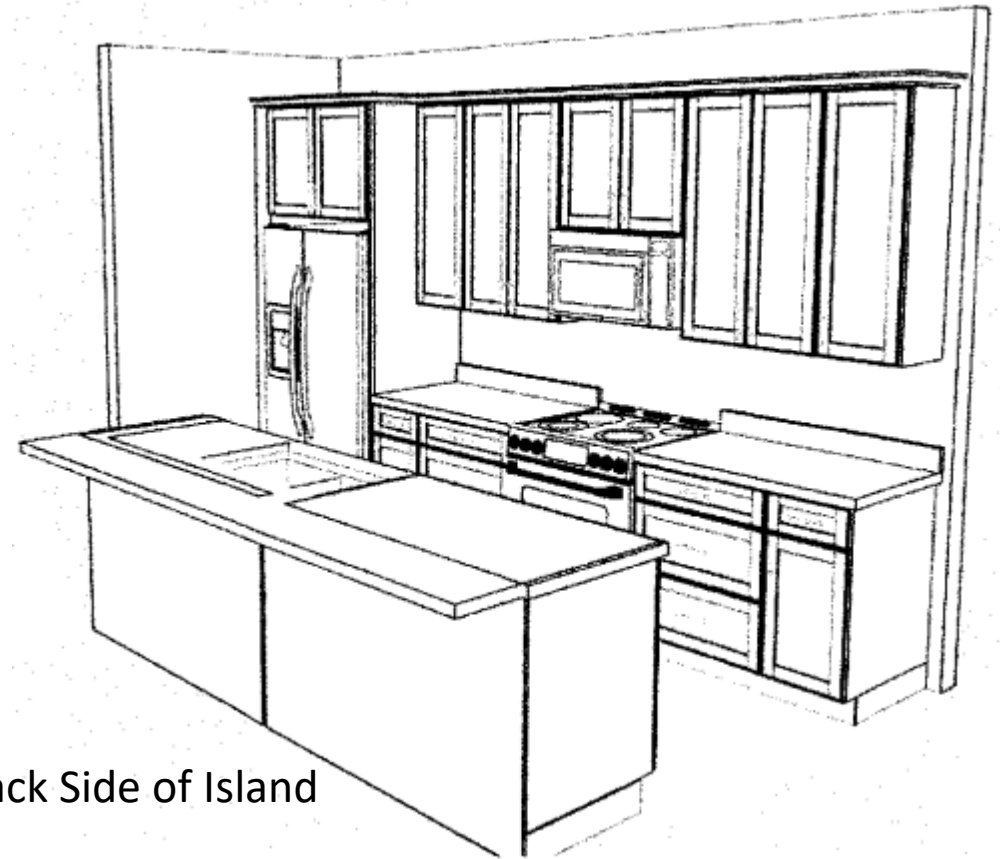

Cabinet Layout

Kitchen

Back Side of Island