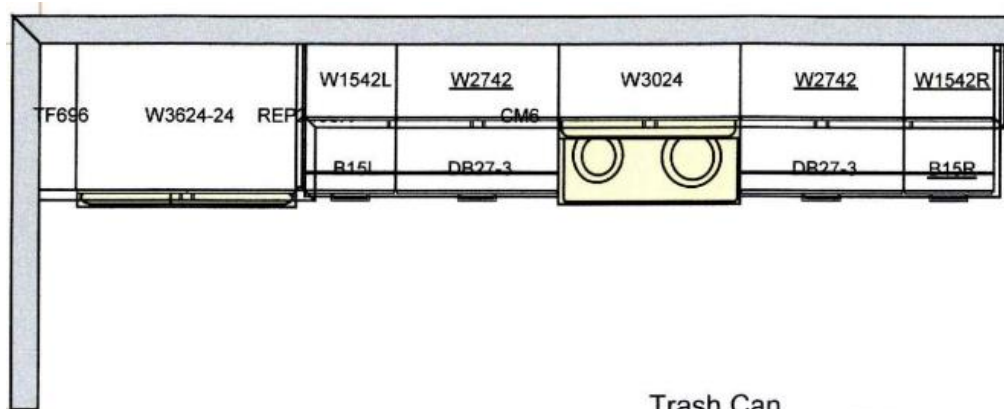

Delta Saylor

Model: 3535-CZMPU-DST

Undermount Rectangular Sinks
in Full Bathrooms

Plumbing Fixtures

Bathroom 3 – TUB/SHOWER UNIT

Bathroom Faucets
Delta Saylor
Model: 3535-CZMPU-DST

Undermount Rectangular Sinks
in Full Bathrooms

Tub/Shower Trim
Delta Saylor

Commode

Fiberglass Tub/ Shower Unit

Plumbing Fixtures

Laundry Room

Peerless Westchester
Model: P7923LF

Mustee 18F Utility Sink

Cabinet Layout

Kitchen

Back Side of Island

Front Side of Island

Cabinet Layout

Bathrooms

Bathroom 1

Bathroom 2

Bathroom 3