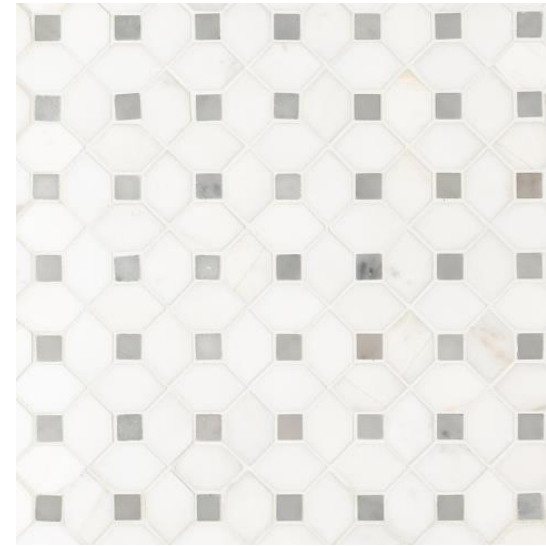

Bathroom Tile

Bathroom 2

Main Floor Tile: 12x24" Suave Bianco

Tub Surround Wall Tile: 4x16" Joyful Milk

Niche Tile:
Bianco Dolomite Dotty

Bathroom Tile

Bathroom 4

Main Floor Tile: 12x24" Bedrosians Metro 2.0

Shower Wall Tile: 4x16" Joyful Milk

Shower Floor & Niche Tile:
Bianco Dolomite Dotty

Kitchen Tile Backsplash

3x12" Marlowe Cloud

Wood Flooring

4" Red Oak Hardwood is STANDARD throughout except full bathrooms (tile) and ground floor bathroom (LVP)