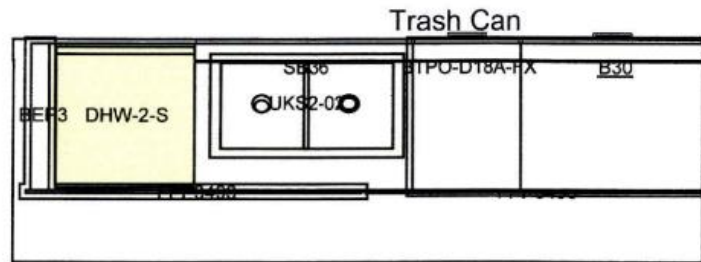

Commode

Fiberglass Tub/ Shower Unit

Plumbing Fixtures

Laundry Room

Peerless Westchester
Model: P7923LF

Mustee 18F Utility Sink

Cabinet Layout

Kitchen