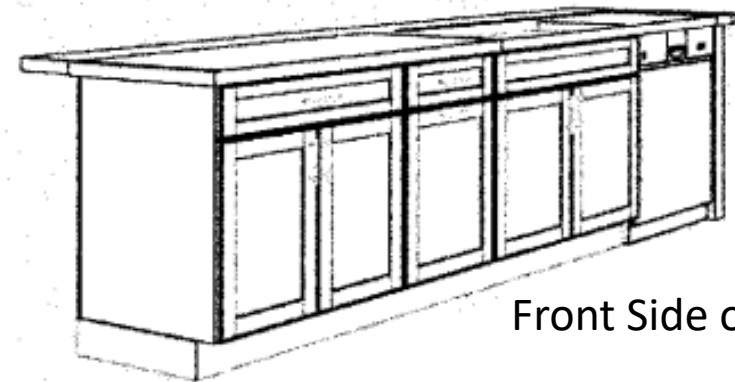

Front Side of Island