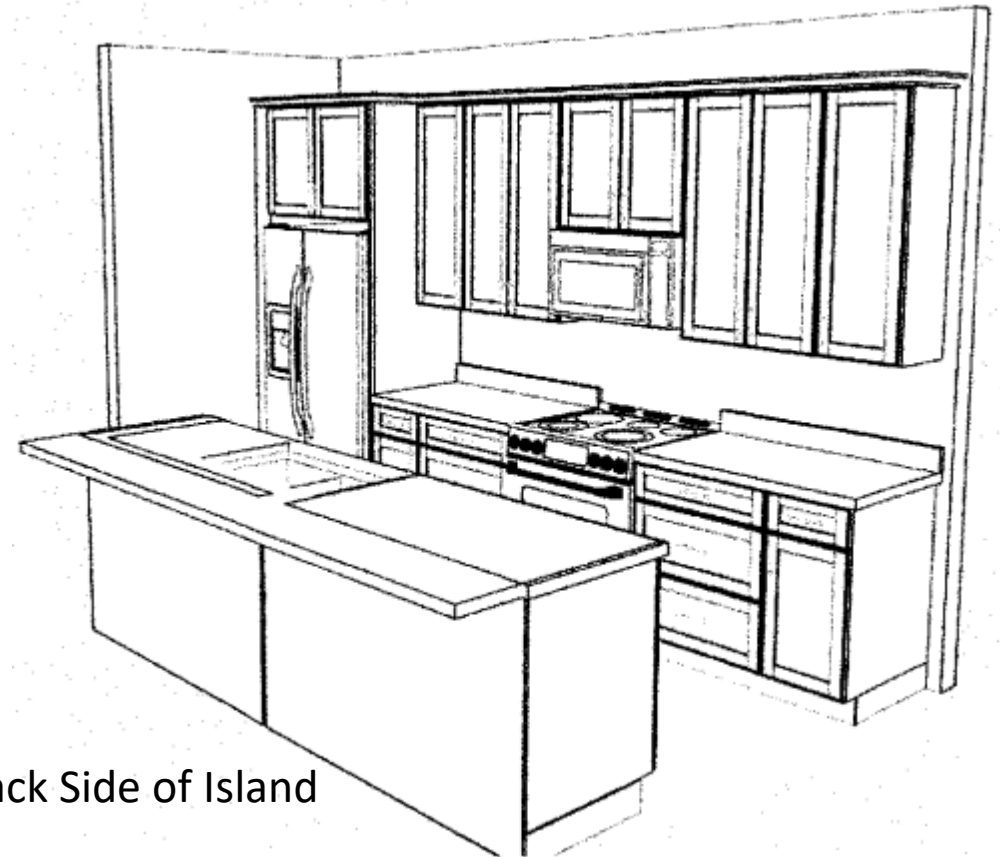

Commode

Fiberglass Tub/ Shower Unit

Plumbing Fixtures

Laundry Room

Peerless Westchester
Model: P7923LF

Mustee 18F Utility Sink

Cabinet Layout

Kitchen