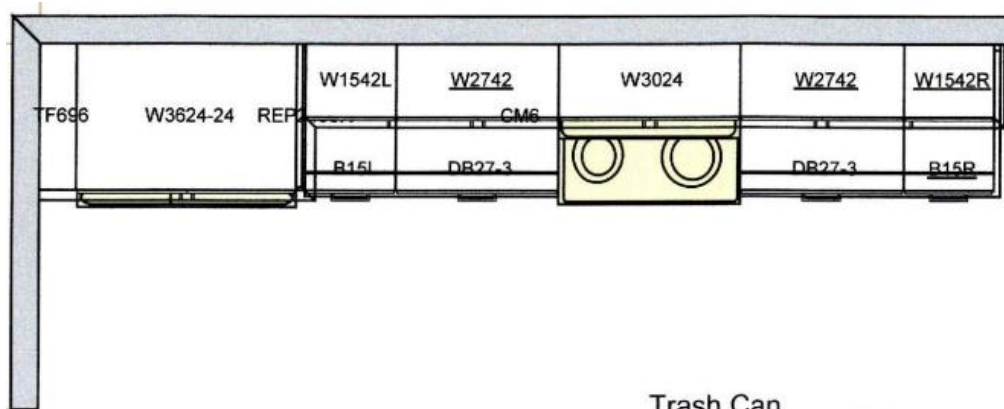

Commode

Fiberglass Tub/ Shower Unit

Plumbing Fixtures

Laundry Room

Peerless Westchester
Model: P7923LF

Mustee 18F Utility Sink

Cabinet Layout

Kitchen