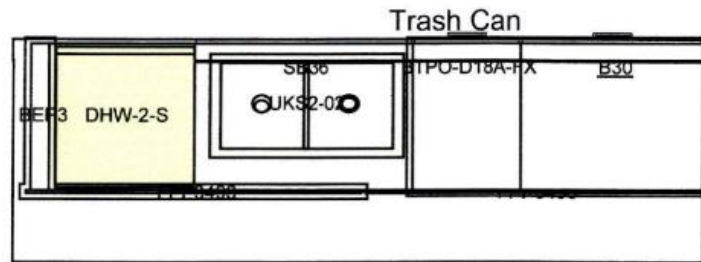

Cabinet Layout

Kitchen

Back Side of Island