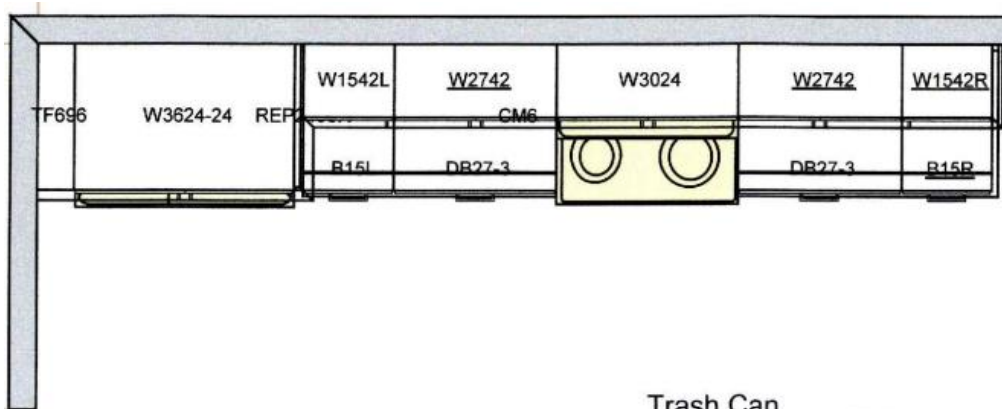

Undermount Rectangular Sinks
in Full Bathrooms

Tub/Shower Trim
Delta Saylor

Commode

Fiberglass Tub/ Shower Unit

Plumbing Fixtures

Laundry Room

Peerless Westchester
Model: P7923LF
Finish: Chrome

Mustee 18F Utility Sink

Cabinet Layout

Kitchen

Back Side of Island

Front Side of Island

Note: Renderings shown are for right side unit. Cabinet layout will be mirrored for left side units -- refer to plan.

Cabinet Layout

Bathrooms