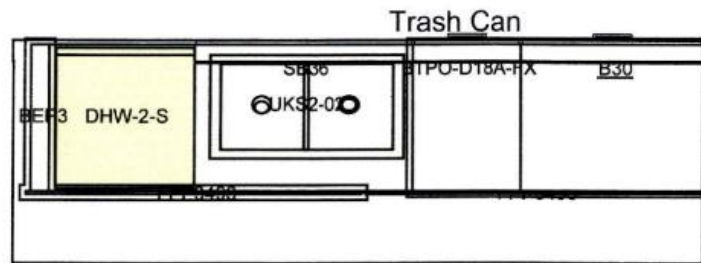

Undermount Rectangular Sinks
in Full Bathrooms

Tub/Shower Trim
Delta Saylor

Commode

Fiberglass Tub/ Shower Unit

Plumbing Fixtures

Laundry Room

Peerless Westchester
Model: P7923LF
Finish: Chrome

Mustee 18F Utility Sink

Cabinet Layout

Kitchen

Back Side of Island

Front Side of Island

Note: Renderings shown are for right side unit. Cabinet layout will be mirrored for left side units -- refer to plan.

Cabinet Layout

Bathrooms