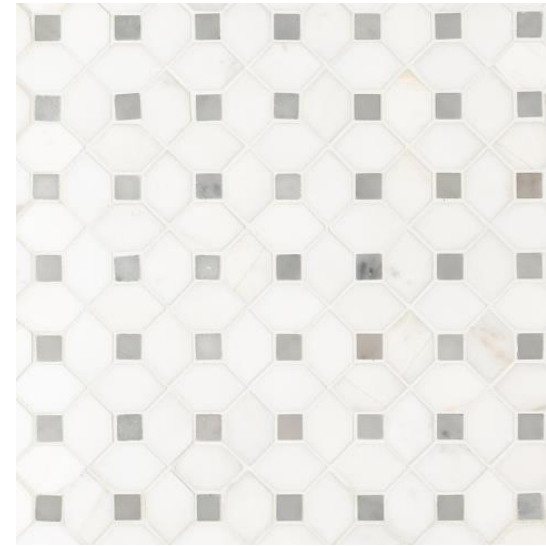

Bathroom Countertop & Sink Options

Bianco Vail Quartz

Oval Sink

Rectangular Sink

Bathroom Tile

Bathroom 1

Main Floor Tile: 12x24" Plata Brina

Shower Wall Tile: 4x16" Joyful Milk

Shower Floor & Niche Tile:
SOHO Honeycomb White Carrera
w/ Light Bardiglio Line

Bathroom Tile

Bathroom 2

Main Floor Tile: 12x24" Suave Bianco

Tub Surround Wall Tile: 4x16" Joyful Milk

Niche Tile:
Bianco Dolomite Dotty