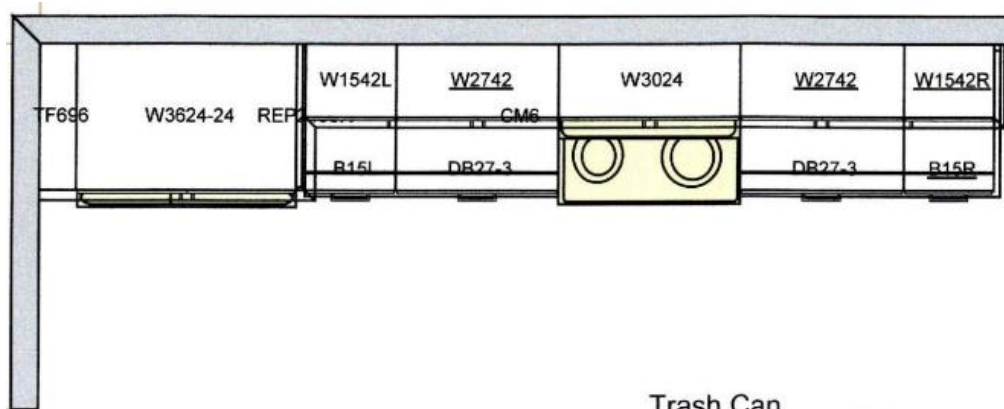

Tub/Shower Trim
Delta Kayra

Commode

Fiberglass Tub/ Shower Unit

Plumbing Fixtures

Laundry Room

Peerless Westchester
Model: P7923LF

Mustee 18F Utility Sink

Cabinet Layout

Kitchen

Back Side of Island

Front Side of Island

Cabinet Layout

Bathrooms

Bathroom 1

Bathroom 2

Bathroom 3