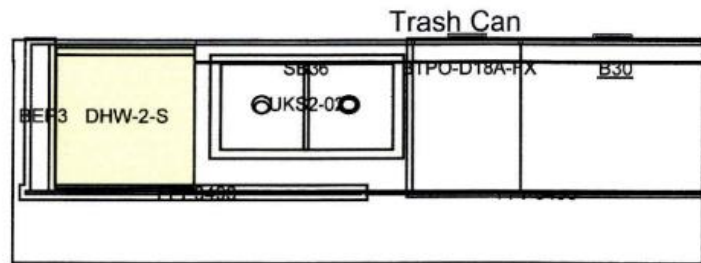

Cabinet Layout

Kitchen

Back Side of Island