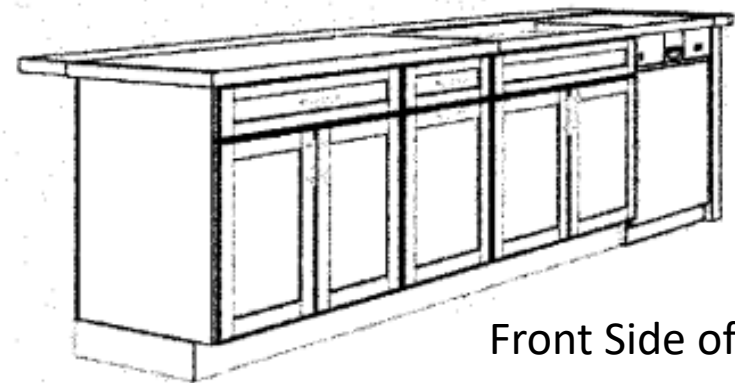

Front Side of Island