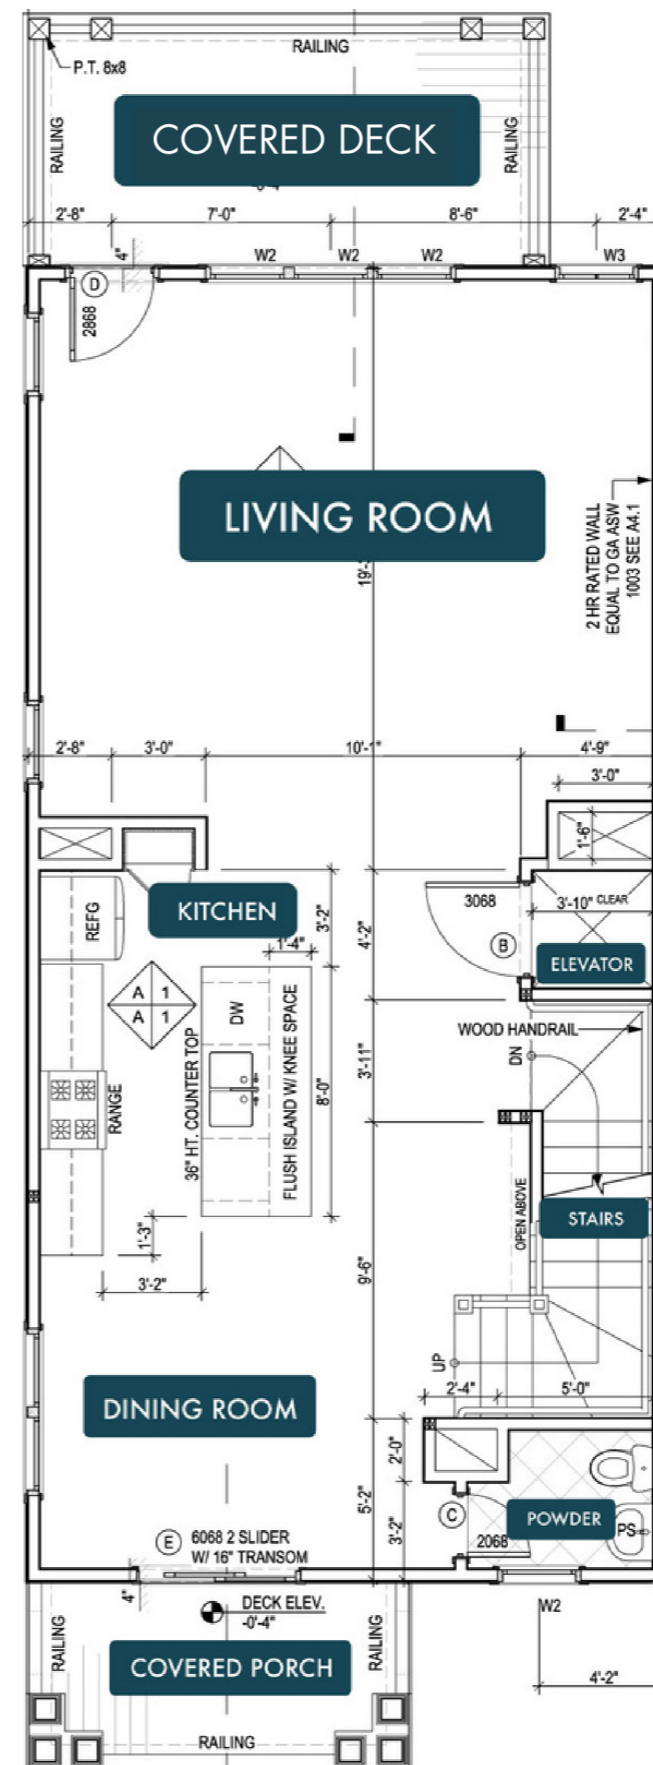

FLOOR PLANS FOR COTTAGES 1-4

(2 beds, bonus room, media room, 4.5 baths)

GROUND FLOOR

FIRST FLOOR

SECOND FLOOR

THIRD FLOOR