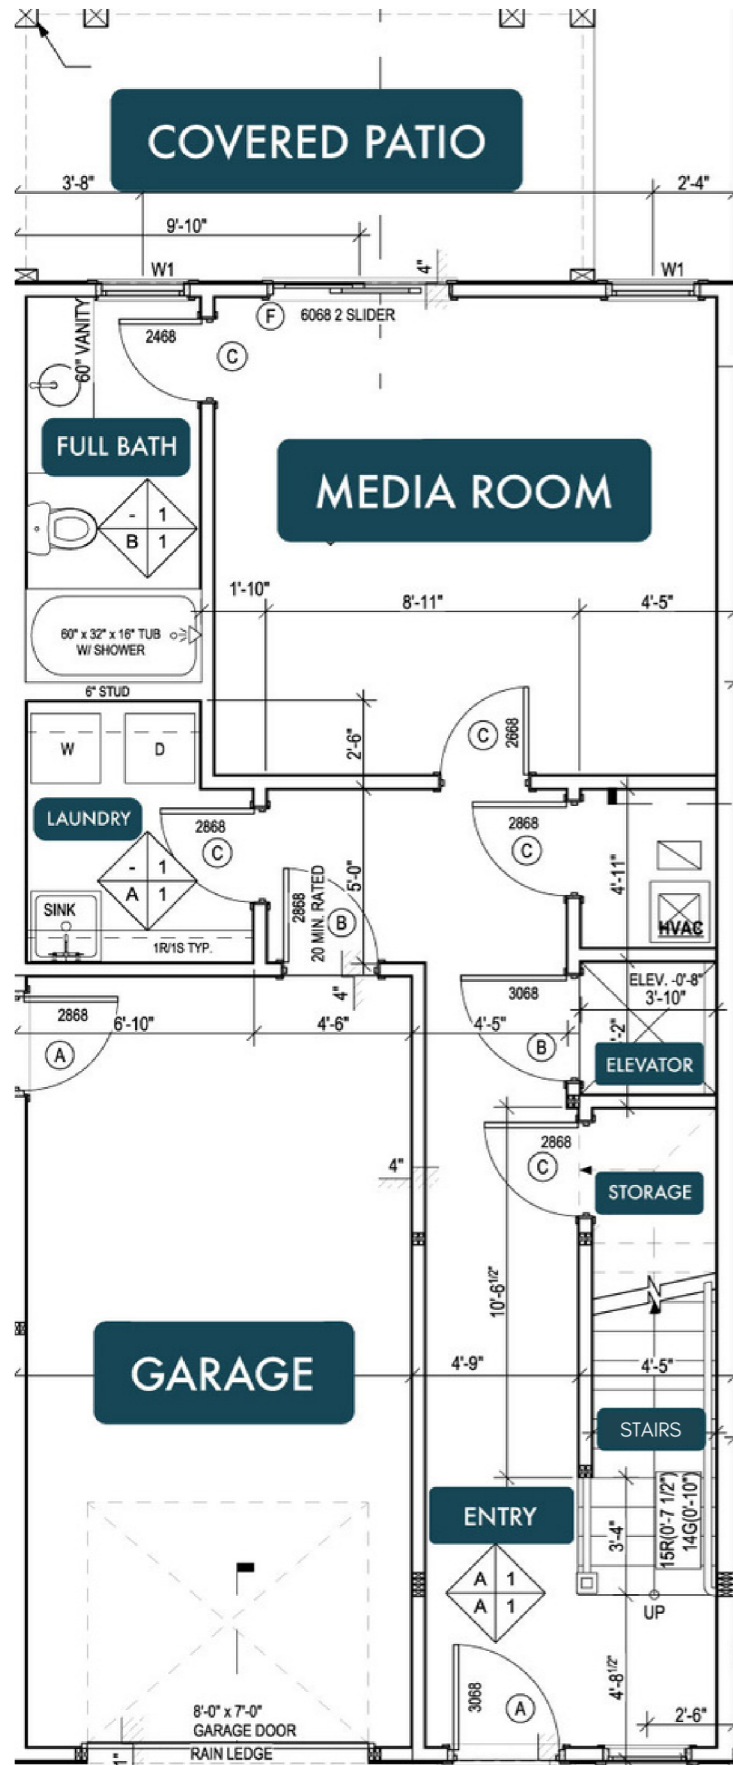

FLOOR PLANS FOR COTTAGES 1-4

(2 beds, bonus room, media room, 4.5 baths)

GROUND FLOOR

FIRST FLOOR

SECOND FLOOR

THIRD FLOOR